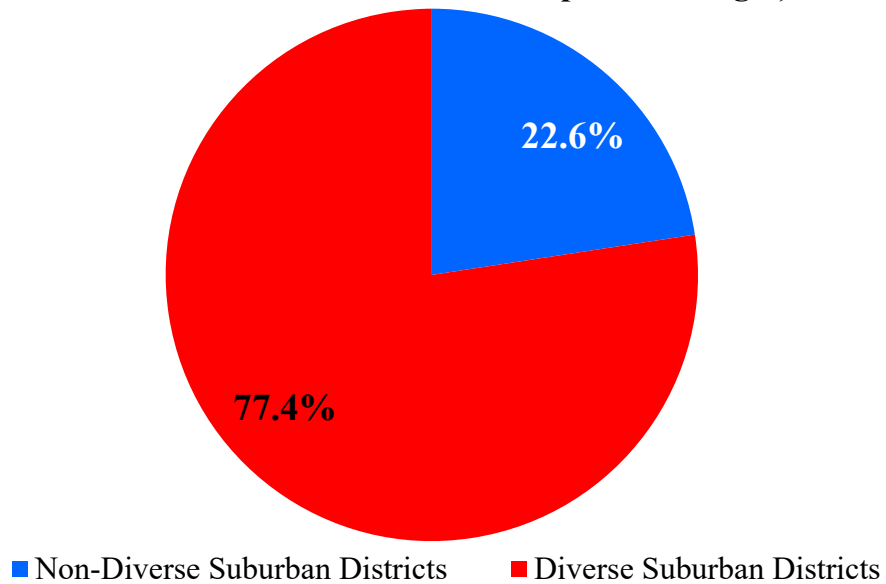

Percentage of New Jersey Black Public School Students in:

Central City or Suburban Districts, 2019-2020

Diverse Suburban Districts , 2019-2020
(at or above statewide black and/or Hispanic averages)

Source: National Center for Education Statistics.