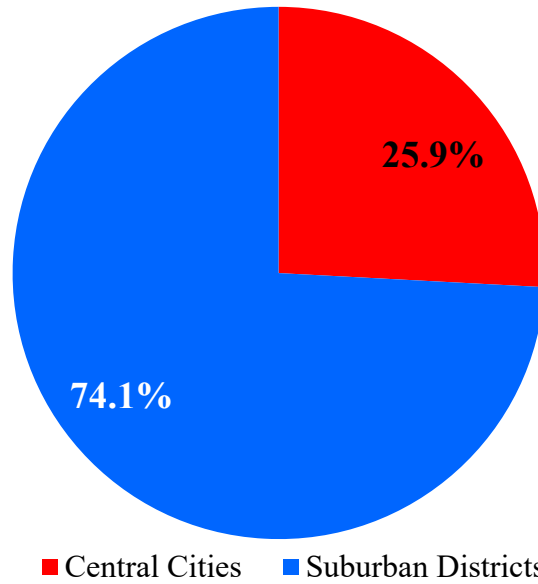

Percentage of New Jersey Black Public School Students in:

Central City or Suburban Districts, 2019-2020

Diverse Suburban Districts , 2019-2020
(at or above statewide black and/or Hispanic averages)

Source: National Center for Education Statistics.