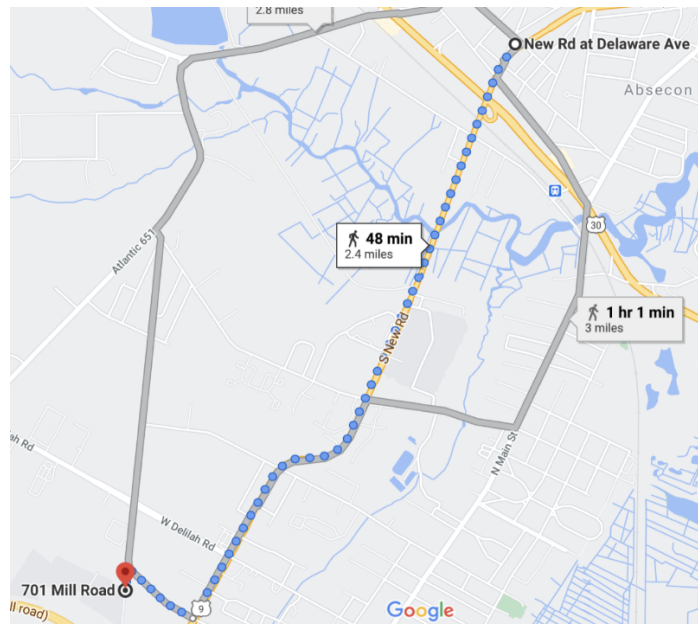

Directions for March Against Secession and Racial Segregation

(3-21-21)

From:

701 Mill Rd, Pleasantville, NJ.

To:

New Rd & Delaware Ave, Absecon, NJ.

Total Distance:

2.4 miles

Total Time:

48 min

1. Turn **slight left** onto Mill Rd.
2. Turn **right** onto E Reading Ave.
3. Turn **left** onto New Rd/US-9 N.

4.  New Rd & Delaware Ave.

Additional parking at the Absecon Presbyterian Church,

208 New Jersey Ave, Absecon, NJ 08201